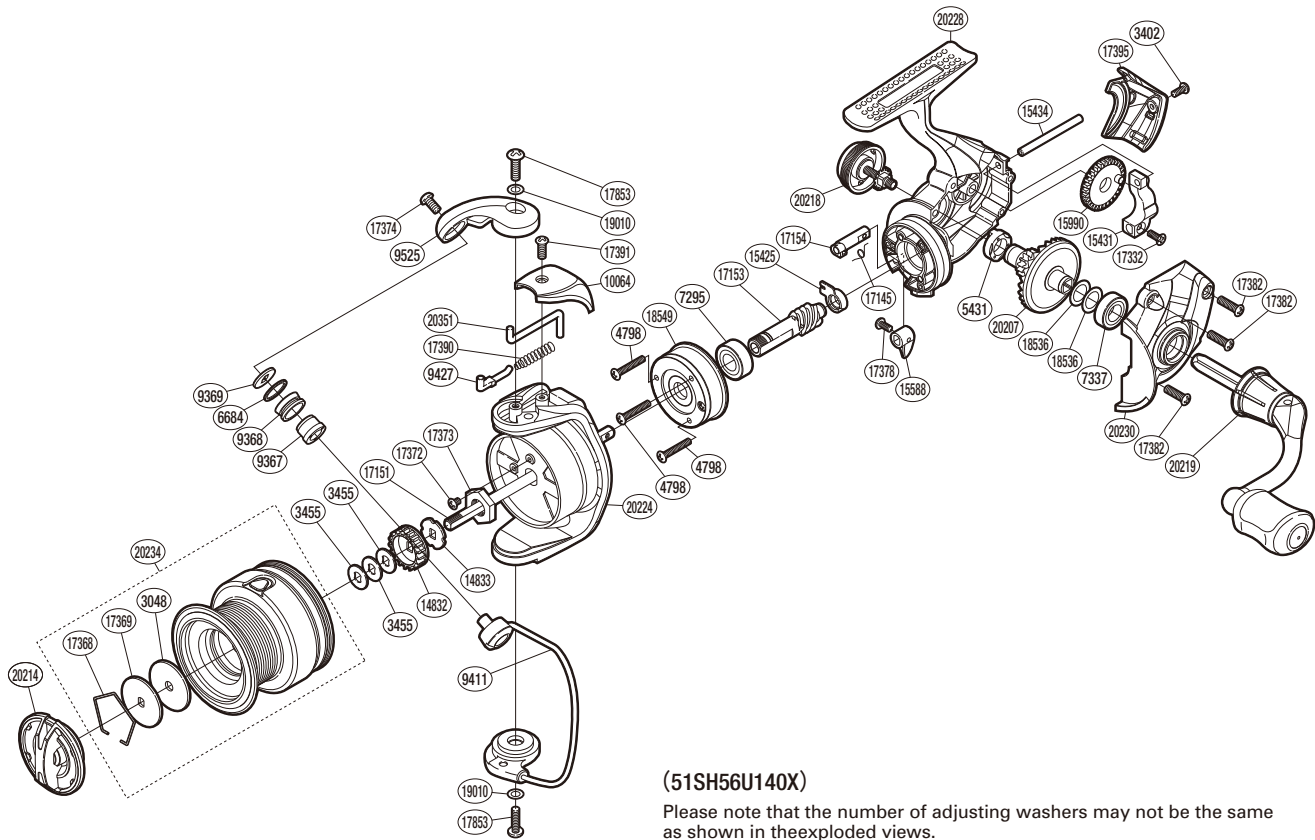

SHIMANO

FX

FX2000FC

Part No.	Description	Part No.	Description	Part No.	Description
RD 3048	Drag Washer	RD15425	Pinion Gear Bushing	RD17390	Bail Spring
RD 3402	Screw	RD15431	Oscillating Slider	RD17391	Screw
RD 3455	Spool Washer	RD15434	Oscillating Guide	RD17395	Rear Protector
RD 4798	Screw	RD15588	Anti-Reverse Lever	RD17853	Screw
RD 5431	Drive Gear Bushing	RD15990	Oscillating Gear	RD18536	Washer
RD 6684	Line Roller Spacer	RD17145	Anti-Reverse Cam Spring	RD18549	Roller Clutch Assembly
RD 7295	Ball Bearing	RD17151	Main Shaft	RD19010	Washer
RD 7337	Ball Bearing	RD17153	Pinion Gear	RD20207	Drive Gear
RD 9367	Line Roller Bushing	RD17154	Anti-Reverse Cam	RD20214	Drag Knob Assembly
RD 9368	Line Roller	RD17332	Screw	RD20218	Handle Screw Cap
RD 9369	Line Roller Washer	RD17368	Drag Washer Retainer	RD20219	Handle Assembly
RD 9411	Bail Assembly	RD17369	Key Washer	RD20224	Rotor
RD 9427	Bail Spring Guide A	RD17372	Screw	RD20228	Body
RD 9525	Bail Arm	RD17373	Rotor Nut	RD20230	Side Cover
RD10064	Bail Spring Cover	RD17374	Screw	RD20234	Spool Assembly
RD14832	Spool Support A	RD17378	Screw	RD20351	Bail Trip Lever
RD14833	Spool Support B	RD17382	Screw		